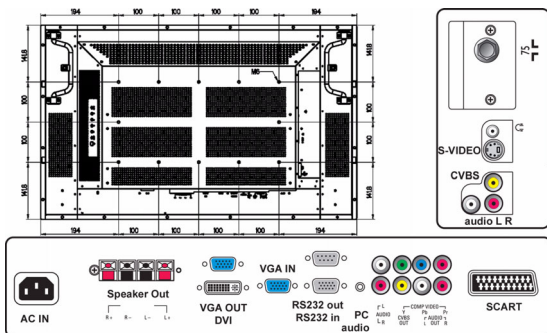

Automatic brightness control

The adjustment of display settings to correspond with ambient light without user intervention.

Zoom function for tiled matrix

The internal zoom function enables easy implementation of a video wall matrix, without the need for expensive external equipment. Capable of 2x2, 3x3, 4x4 and 5x1 configurations.

Signal loop through

Multiple screen daisy chain effectively distributes control and visual content from a single source to an array of monitors in various locations within a site.

Fanless operation

A system without fans is quiet and doesn't collect dust inside the monitor. No moving parts inside the monitor will thus improve the reliability of the product.

Portrait mounting possible

This display is also able to be safely and reliably mounted in portrait position.

WXGA 1366 x 768 resolution

The wide format of XGA resolution LCD panel is capable of displaying 1366 x 768 pixels; WXGA allows monitors to be non-interlaced to ensure a better display performance and accurate color display effect.

Optional TV tuner

An optional TV tuner can be ordered separately and installed by the user by simply plugging in the unit in a slot at the back of the monitor. When switching on the monitor the tuner will be recognized.

Kensington lock compatible

A security device that fixes the monitor in place to prevent theft.

Date of issue 2005-08-30

Version: 1.0

12 NC: 8639 000 16304
EAN: 87 10895 89669 6

Specifications are subject to change without notice.
Trademarks are the property of Koninklijke Philips Electronics N.V. or their respective owners.
© 2005 Koninklijke Philips Electronics N.V.
All Rights reserved.
www.philips.com